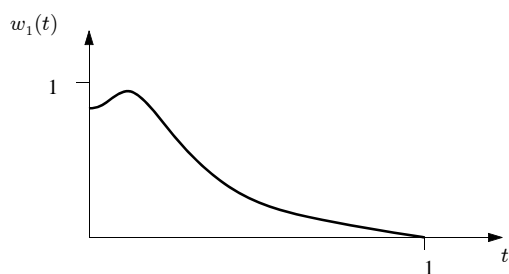

### Wood-Drum:

duration = 0.2 s

fc = 80 Hz

H = 0.688

Imax = 25

Imin = 0

### Brass:

duration = 0.6 s

fc = 440 Hz

H = 1.0

Imax = 5

Imin = 0